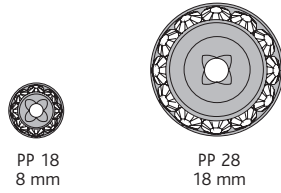

Ordering Example & Product Variety Explanation

1	77504	P13	00	0
Material type	Base item number	Stone size	Ring configuration	Back configuration
All Findings come in brass unless sterling is requested. Please consult your customer service representative for special orders. 1 Brass 2 Sterling		3 digit code from respective product matrix.	00 No Rings	0 None

F1	S	1028	F	215
Stone pattern	Plating	Base stone art. no.	Foiling	Color of stone
F1 Crystal/color/effect	Can be added at an additional charge. Z No Plating G Gun Metal Plating* S Sterling Silver 15 Mil* 3 Gold 3–5 Mil* * Anti nickel allergenic	1028	F Foiled	Please see the respective color chart at the beginning of this Collection for all available code references.

Not all configurations are available for all articles. Please refer to the respective product matrix for available combinations.

Rondelles

77208, 77218 Rondelle Slant Deep

Base Item No.	Stone Size		Ring Configuration		Back Configuration		Stone Art.No.
	Code	Description	Code	Description	Code	Description	
77208*	P18	PP 18	00	None	0	None	1028
77218	P28	PP 28	00	None	0	None	

Rondelles

Product Details

Article Stone Article Number	Stone Size	Number of Stones	Outside Diameter	Filling Stone Size
77510 1028	PP 25	9	10 mm	
77604 1028	PP 13	8	4 mm	
77606 1028	PP 18	8	6 mm	
77608 1028	PP 24	8	8 mm	
77610 1028	PP 24	12	10 mm	
77612 1028	PP 32	12	12 mm	
77710 1028	PP 16	5	10x5 mm	
77719 1028	PP 16	8	19x5 mm	