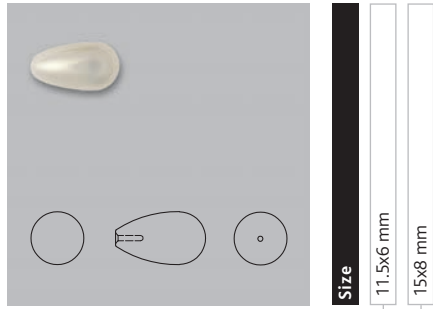

Color of Effect

Crystal Black Pearl (298)			
Crystal Bright Gold Pearl (306)	New!		
Crystal Bronze Pearl (295)			
Crystal Brown Pearl (815)			
Crystal Burgundy Pearl (301)			
Crystal Copper Pearl (159)			
Crystal Cream Pearl (620)			
Crystal Creamrose Pearl (621)			
Cry. Creamrose Light Pearl (618)			
Crystal Dark Green Pearl (814)			
Crystal Dark Grey Pearl (617)			
Crystal Dark Purple Pearl (309)	New!		
Crystal Gold Pearl (296)			
Crystal Light Blue Pearl (302)	New!		
Crystal Light Green Pearl (293)			
Crystal Light Grey Pearl (616)			New!
Crystal Mauve Pearl (160)			
Crystal Mystic Black Pearl (335)	New!		
Crystal Night Blue Pearl (818)			
Crystal Peach Pearl (300)			
Crystal Powder Almond Pearl (305)	New!		
Crystal Powder Rose Pearl (352)	New!		
Crystal Rosaline Pearl (294)			
Cry. Tahitian-look Pearl (297)			
Crystal White Pearl (650)			

Crystal Pearls