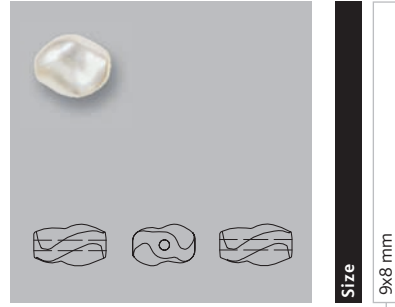

5826 Curved Pearl

New Article

1. **Color of Effect**
2. Crystal Bright Gold Pearl (306) New!
   - Crystal Bronze Pearl (295)
   - Crystal Cream Pearl (620)
   - Crystal Creamrose Pearl (621)
   - Cry. Creamrose Light Pearl (618)
   - Crystal Dark Grey Pearl (617)
   - Crystal Dark Purple Pearl (309) New!
   - Crystal Light Blue Pearl (302) New!
   - Crystal Light Grey Pearl (616)
   - Crystal Mauve Pearl (160)
   - Crystal Peach Pearl (300)
   - Crystal Powder Almond Pearl (305) New!
   - Crystal Powder Rose Pearl (352) New!
   - Crystal Rosaline Pearl (294)
   - Crystal White Pearl (650)