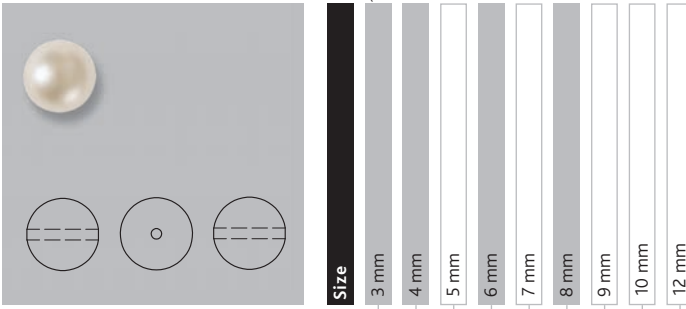

Crystal Pearls

5810

Color of Effect

Crystal Black Pearl (298)											
Crystal Bright Gold Pearl (306)	New!										
Crystal Bronze Pearl (295)											
Crystal Brown Pearl (815)											
Crystal Burgundy Pearl (301)											
Crystal Copper Pearl (159)											
Crystal Cream Pearl (620)											
Crystal Creamrose Pearl (621)											
Cry. Creamrose Light Pearl (618)											
Crystal Dark Green Pearl (814)											
Crystal Dark Grey Pearl (617)											
Crystal Dark Purple Pearl (309)	New!										
Crystal Gold Pearl (296)											
Crystal Light Blue Pearl (302)	New!										
Crystal Light Green Pearl (293)											
Crystal Light Grey Pearl (616)											
Crystal Mauve Pearl (160)											
Crystal Mystic Black Pearl (335)	New!										
Crystal Night Blue Pearl (818)											
Crystal Peach Pearl (300)											
Crystal Powder Almond Pearl (305)	New!										
Crystal Powder Rose Pearl (352)	New!										
Crystal Rosaline Pearl (294)											
Cry. Tahitian-look Pearl (297)											
Crystal White Pearl (650)											

5816