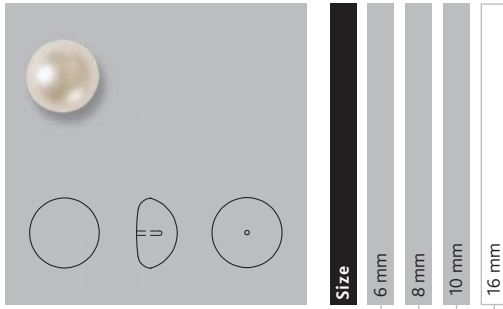

Crystal Pearls

5817

Color of Effect	6 mm	8 mm	10 mm	16 mm
Crystal Black Pearl (298)	■	■	■	■
Crystal Bright Gold Pearl (306) New!	■	■	■	■
Crystal Bronze Pearl (295)	■	■	■	■
Crystal Brown Pearl (815)	■	■	■	■
Crystal Burgundy Pearl (301)	■	■	■	■
Crystal Copper Pearl (159)	■	■	■	■
Crystal Cream Pearl (620)	■	■	■	■
Crystal Creamrose Pearl (621)	■	■	■	■
Cry. Creamrose Light Pearl (618)	■	■	■	■
Crystal Dark Green Pearl (814)	■	■	■	■
Crystal Dark Grey Pearl (617)	■	■	■	■
Crystal Dark Purple Pearl (309) New!	■	■	■	■
Crystal Gold Pearl (296)	■	■	■	■
Crystal Light Blue Pearl (302) New!	■	■	■	■
Crystal Light Green Pearl (293)	■	■	■	■
Crystal Light Grey Pearl (616)	■	■	■	■
Crystal Mauve Pearl (160)	■	■	■	■
Crystal Mystic Black Pearl (335) New!	■	■	■	■
Crystal Night Blue Pearl (818)	■	■	■	■
Crystal Peach Pearl (300)	■	■	■	■
Crystal Powder Almond Pearl (305) New!	■	■	■	■
Crystal Powder Rose Pearl (352) New!	■	■	■	■
Crystal Rosaline Pearl (294)	■	■	■	■
Cry. Tahitian-look Pearl (297)	■	■	■	■
Crystal White Pearl (650)	■	■	■	■