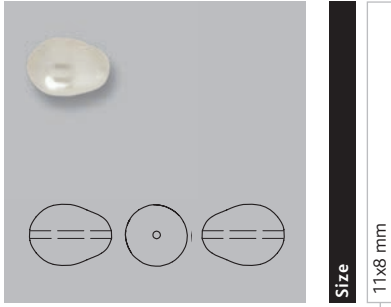

Crystal Pearls

Crystal Pearls

5821 Pear-shaped Pearl New Article

1. **Color of Effect**
2. ☐ Crystal Bright Gold Pearl (306) New!
   - ☐ Crystal Bronze Pearl (295)
   - ☐ Crystal Cream Pearl (620)
   - ☐ Crystal Creamrose Pearl (621)
   - ☐ Cry. Creamrose Light Pearl (618)
   - ☐ Crystal Dark Grey Pearl (617)
   - ☐ Crystal Dark Purple Pearl (309) New!
   - ☐ Crystal Light Blue Pearl (302) New!
   - ☐ Crystal Light Grey Pearl (616)
   - ☐ Crystal Mauve Pearl (160)
   - ☐ Crystal Mystic Black Pearl (335) New!
   - ☐ Crystal Peach Pearl (300)
   - ☐ Crystal Powder Almond Pearl (305) New!
   - ☐ Crystal Powder Rose Pearl (352) New!
   - ☐ Crystal Rosaline Pearl (294)
   - ☐ Crystal White Pearl (650)