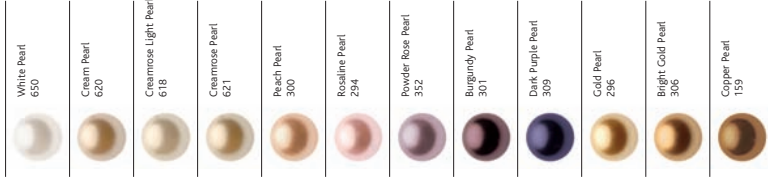

07 Crystal Pearls

Crystal Pearls are a perfect replica of genuine pearls. Made of a unique crystal core covered with an innovative pearl coating, these pearls possess a flawless, silky smooth, rounded surface. Crystal Pearls are available in a variety of shapes and sizes as well as in an extensive color range. They are delivered loosely threaded, with the exception of article 5810, which can be knotted if desired. As loosely threaded Crystal Pearls are not suitable for all purposes, we recommend the knotted format for some types of application in order to avoid any wear on the thread.

Crystal Pearls Colors

Colors

- ### Numerical Order
- 159 Copper Pearl
 - 160 Mauve Pearl
 - 293 Light Green Pearl
 - 294 Rosaline Pearl
 - 295 Bronze Pearl
 - 296 Gold Pearl
 - 297 Tahitian-look Pearl
 - 298 Black Pearl
 - 299 Peach Pearl
 - 300 Burgundy Pearl
 - 301 Light Blue Pearl
 - 302 Powder Almond Pearl
 - 305 Bright Cold Pearl
 - 309 Dark Purple Pearl
 - 335 Mystic Black Pearl
 - 352 Powder Rose Pearl
 - 616 Light Grey Pearl
 - 617 Dark Grey Pearl
 - 618 Creamose Light Pearl
 - 620 Cream Pearl
 - 621 Creamose Pearl
 - 650 White Pearl
 - 814 Dark Green Pearl
 - 815 Brown Pearl
 - 818 Night Blue Pearl

Crystal Pearls

5850

Size	6 mm	8 mm	10 mm	12 mm	Length of String	17.0 cm	18.5 cm	42.0 cm	45.0 cm	60.0 cm	Pearl Art. No.	5810
------	------	------	-------	-------	------------------	---------	---------	---------	---------	---------	----------------	------