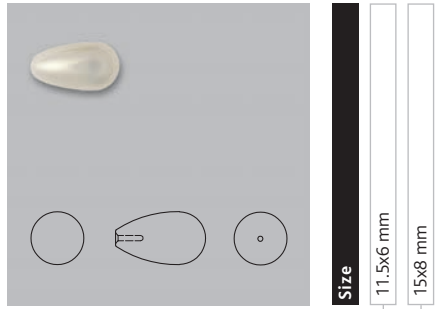

Color of Effect

Crystal Black Pearl (298)			
Crystal Bright Gold Pearl (306)	New!		
Crystal Bronze Pearl (295)			
Crystal Brown Pearl (815)			
Crystal Burgundy Pearl (301)			
Crystal Copper Pearl (159)			
Crystal Cream Pearl (620)			
Crystal Creamrose Pearl (621)			
Cry. Creamrose Light Pearl (618)			
Crystal Dark Green Pearl (814)			
Crystal Dark Grey Pearl (617)			
Crystal Dark Purple Pearl (309)	New!		
Crystal Gold Pearl (296)			
Crystal Light Blue Pearl (302)	New!		
Crystal Light Green Pearl (293)			
Crystal Light Grey Pearl (616)			New!
Crystal Mauve Pearl (160)			
Crystal Mystic Black Pearl (335)	New!		
Crystal Night Blue Pearl (818)			
Crystal Peach Pearl (300)			
Crystal Powder Almond Pearl (305)	New!		
Crystal Powder Rose Pearl (352)	New!		
Crystal Rosaline Pearl (294)			
Cry. Tahitian-look Pearl (297)			
Crystal White Pearl (650)			

Crystal Pearls