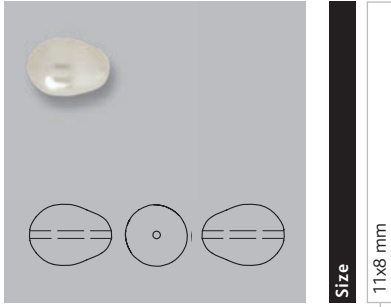

Crystal Pearls

5821 Pear-shaped Pearl

New Article

1. **Color of Effect**
2. Crystal Bright Gold Pearl (306) New!
   - Crystal Bronze Pearl (295)
   - Crystal Cream Pearl (620)
   - Crystal Creamrose Pearl (621)
   - Cry. Creamrose Light Pearl (618)
   - Crystal Dark Grey Pearl (617)
   - Crystal Dark Purple Pearl (309) New!
   - Crystal Light Blue Pearl (302) New!
   - Crystal Light Grey Pearl (616)
   - Crystal Mauve Pearl (160)
   - Crystal Mystic Black Pearl (335) New!
   - Crystal Peach Pearl (300)
   - Crystal Powder Almond Pearl (305) New!
   - Crystal Powder Rose Pearl (352) New!
   - Crystal Rosaline Pearl (294)
   - Crystal White Pearl (650)